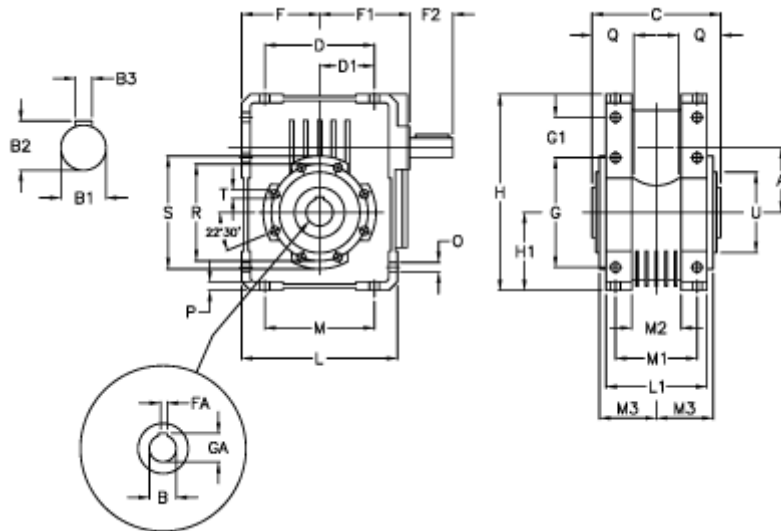

Article number: 3922063030700

Description: Worm gear with solid input shaft  
W 63U-30-HS unassembled

## Measures

A = 62.17	Description = W 63U-xx-HS	H = 182.5	O = 9.0
B = 25	F = 72.5	H1 = 72.5	P = 8
B1 = 18	F1 = 110.5	L = 145	Q = 35
B2 = 20.5	F2 = 40	L1 = 94	R = 90
B3 = 6	FA = 8	M = 102	S = 105
C = 120	G = 102	M1 = 76	T = M8x14
D = 102.0	G1 = 37.5	M2 = 46	U = 75
D1 = 51.0	GA = 28.3	M3 = 53.0	